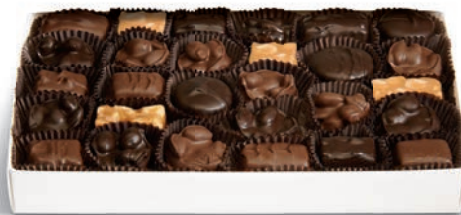

Brookhaven 6th Grade Fundraiser

See's CANDIES®

2016 Winter Fundraising Program

Assorted Chocolates

Milk and dark decadence.
Delivered in holiday wrap.

1 lb \$19.30 #318
2 lb \$38.60 #319

Polar Pals Box

The ultimate stocking stuffer.
4 oz \$7.00 #278

Mini Jingle Bells Assortment

An irresistible treat.
4 oz \$7.00 #6976

Nuts & Chews

Yummy, crunchy and chewy.
Delivered in holiday wrap.

1 lb \$19.30 #334
2 lb \$38.60 #335

Truffles

Wonderfully decadent and rich.
1 lb \$21.80 #902